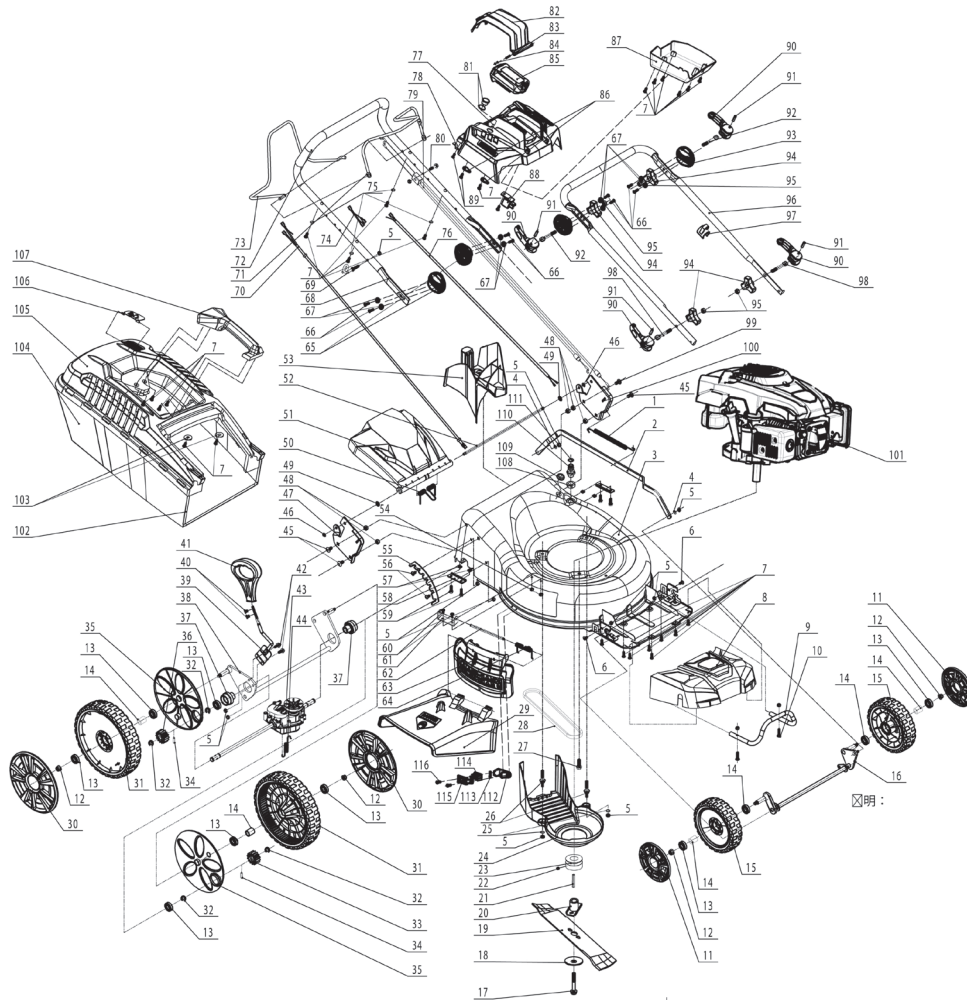

EXPLODED VIEW AND SPARE PARTS LIST

RD-GLM11 075006 spare parts list		
No.	description	qty
1	heigh adjusting tension spring	1
2	heigh adjusting connecting rod	1
3	deck 21"	1
4	washer 6	2
5	nut M6	14
6	bolt M6×15	2
7	screw ST4.2*16	25
8	front trim cover	1
9	bumper	1
10	bolt M6x30	2
11	front wheel cover 7"	2
12	nut M8	4
13	plastic dust cover	10
14	wheel lining	4
15	front wheel assy 7"	2
16	front wheel axle assy	1
17	blade bolt 3/8"	1
18	washer □10.5X□45X2.5	1
19	blade 21"	1
20	blade seat assy	1
21	key	1
22	screw M6x6	1
23	driving wheel	1
24	belt cover 21"	1
25	washer 6	2
26	bolt	2
27	bolt M8x25	1
28	V belt 21"	1
29	side discharge grass board	1
30	rear wheel cover 10"	2
31	rear wheel assy 10"	2
32	retainer ring 10	4
33	left output gear	1
34	round pin	2
35	dust wheel cover 10"	2
36	right output gear	1
37	rear driving axle sleeve	2
38	rear wheel axle assy	1
39	handle assy	1
40	screw M5×8	2
41	height adjusting handle	1
42	bolt M6*16	2
43	self moving	1
44	tension spring	1
45	bolt M8x16	3
46	retainer ring 6	2
47	right armrest support	1
48	nut M8	5
49	circlip 6	2
50	rear cover torsion spring	1
51	rear cover	1
52	rear cover axle	1
53	block	1
54	nut M5	2
55	height adjusting plate	1
56	bolt M6x12	2
57	nut M6	4
58	rear wheel axle pressing plate	2
59	bolt M6x12	4
60	bolt M5x10	2
61	side cover support	1
62	side cover axle	1
63	side discharge plate 21"	1
64	torsion spring of side cover	1
65	top armrest connecting seat	2
66	screw ST 2.9*10	8
67	washer 4	4
68	top armrest shaft	1
69	hanger	1
70	cable	1
71	choke rod	1
72	armreat sleeve	1
73	driving rod	1
74	relay negative line	1
75	flat washer	4
76	controlling cable	1
77	armreat trim cover	1
78	pulling rod stop plate	1
79	driving digging line	1
80	bolt M6*35	1
81	touch switch assy	1
82	battery cover	1
83	battery cover spring	1
84	battery cover pin	1
85	battery	1
86	harness box	1
87	tension disc	2
88	relay	1
89	screw ST4.2*12	2
90	quike folding handle	4
91	pin 6.4*25	4
92	quike folding pulling rod 3	2
93	up armreat trim cover connecting seat	2
94	knob	4
95	nut M8	4
96	up armreat shaft	1
97	line clip	2
98	quike folding pulling rod 2	2
99	bolt M8x25	3
100	left armrest support	1
101	engine assy	1
102	grass bag support	1
103	washer 5	2
104	grass bag	1
105	grass bag top cover	1
106	grassing collecting indicator	1
107	grass bag handle	1
108	nut M16*1.5	1
109	rubber sleeve of digging line	1
110	cleaner head	1
111	rubber ring	1
112	safety clasp seat of side discharge	1
113	pressing spring of side discharge	1
114	safety clip of side discharge	1
115	safety plate of side discharge	1
116	rivet	2
	charger	1